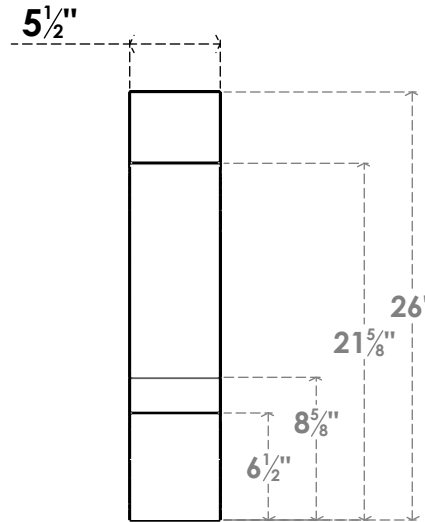

ITEM NUMBER: BRCPC055X14000X26000BOA

5 1/2"W X 14"D X 26"H BALBOA ARCHITECTURAL GRADE PVC CLOSED KNEE BRACE

SIDE PROFILE

FRONT PROFILE

ISOMETRIC

EKENA MILLWORK
 2300 WEST MAIN ST.
 CLARKSVILLE, TX 75426
 TOLL FREE: 866-607-0453
 WWW.EKENAMILLWORK.COM