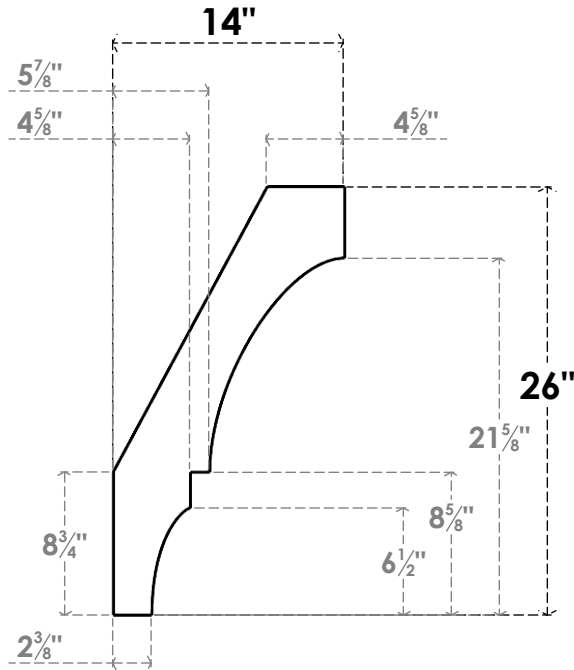

ITEM NUMBER: BRCPC055X14000X26000BOA

5 1/2"W X 14"D X 26"H BALBOA ARCHITECTURAL GRADE PVC CLOSED KNEE BRACE

SIDE PROFILE

FRONT PROFILE

ISOMETRIC

EKENA MILLWORK
 2300 WEST MAIN ST.
 CLARKSVILLE, TX 75426
 TOLL FREE: 866-607-0453
 WWW.EKENAMILLWORK.COM

NOTES

1. INSTALLATION TO BE COMPLETED IN ACCORDANCE WITH MANUFACTURER'S SPECIFICATIONS.
2. DRAWING MAY NOT BE TO SCALE
3. THIS DRAWING IS INTENDED FOR DESIGN AND PLANNING PURPOSES ONLY.
4. ALL INFORMATION CONTAINED HEREIN WAS CURRENT AT THE TIME OF DEVELOPMENT BUT MUST BE REVIEWED AND APPROVED BY THE PRODUCT MANUFACTURER TO BE CONSIDERED ACCURATE.
5. ARCHITECTURAL GRADE PVC PRODUCTS ARE MADE FROM EXPANDED CELLULAR PVC AND COME NATURALLY WHITE BUT MAY BE PAINTED